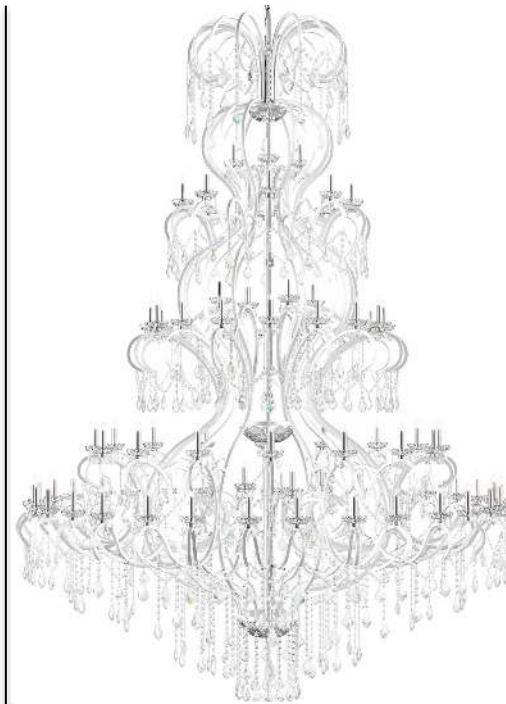

Michelle Chandelier

Dimensions: 12' tall x 8' wide

Weight: 250 lbs.

Chain Length: 5'

Rigging Connector: $\frac{3}{8}$ " Shackle

Bulbs: 86 bulbs @ 25 watts = 2150 watts (18 amps)

Plug: (2) Edison 15 amp plugs

Shipping Cage Size: 66" x 66" x 74"H

Shipping Weight: 350 lbs.

Unpacking Time: 240 minutes

Repacking Time: 210 minutes

142"

96"